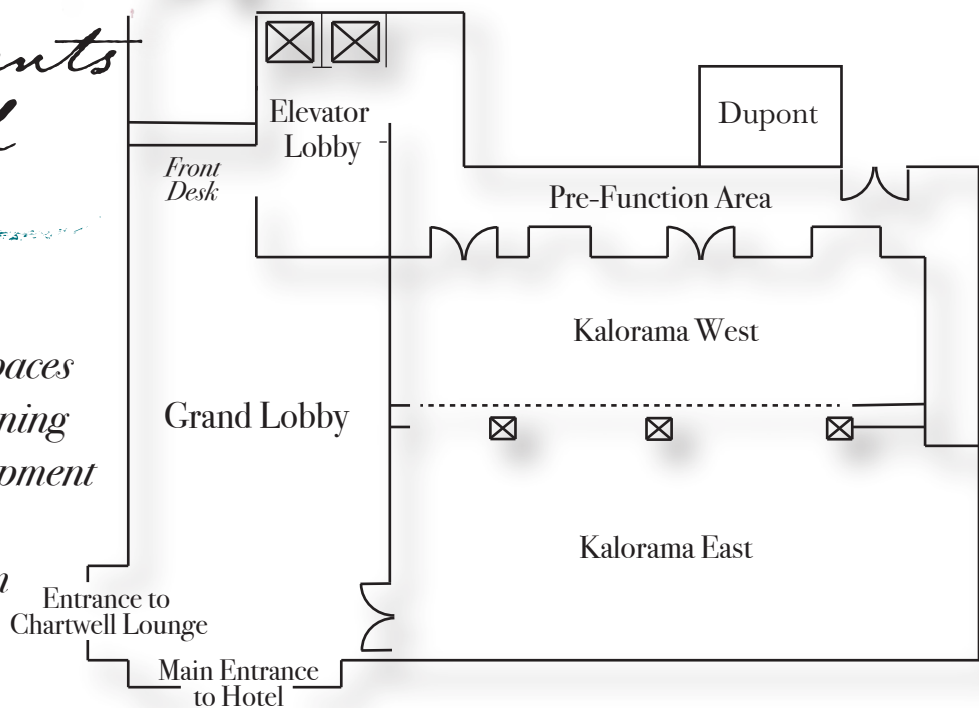

Churchill Hotel

NEAR EMBASSY ROW | WASHINGTON, DC

Meetings & Events at Churchill

- Modern, stylish event setting
- Meeting, conference, and event spaces
- Creative consultation & pre-planning
- State of the Art audio-visual equipment
- High speed internet
- Catering services & culinary team

Event Room	Total Sq. Ft.	Dimensions	Conf.	Hollow Square	Classroom	Theater	Banquet	Reception
Kalorama	1,400	29.5' x 50'	35	35	62	110	110	150
Kalorama East	850	17' x 50'	35	35	42	75	60	80
Kalorama West	550	12.5' x 44'	30	30	22	60	40	55
Pre Function Area	510	10' x 51'	--	--	--	--	--	--
Private Dining Area	300	13' x 23'	--	--	--	--	8	--
Dupont	200	15' x 12'	12	--	--	--	--	--