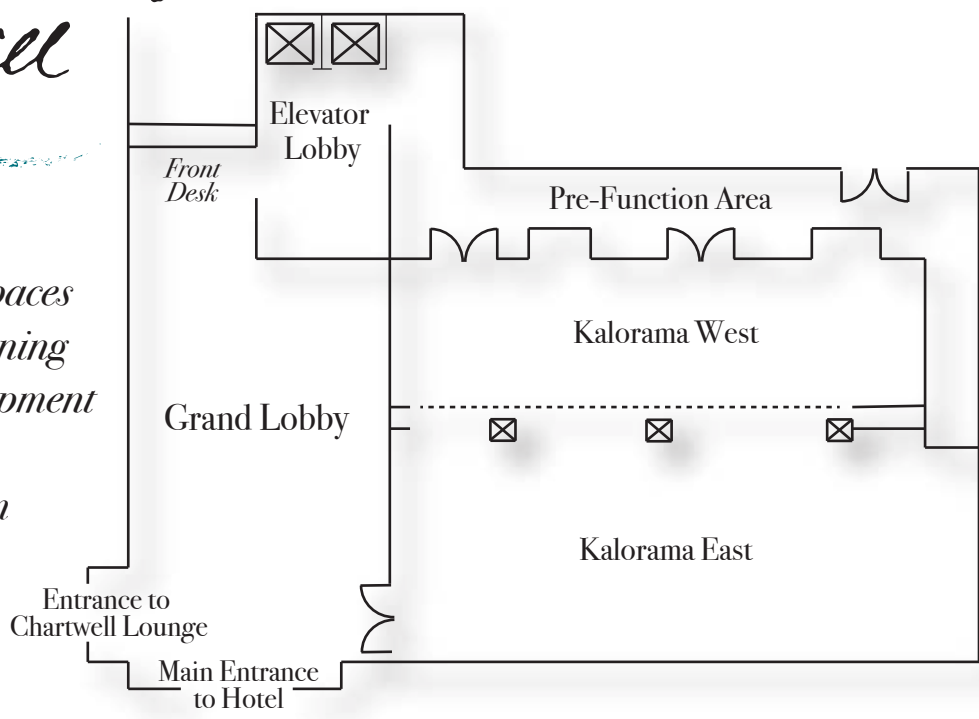

Event Room	Total Sq. Ft.	Dimensions	Conf.	Hollow Square	Classroom	Theater	Banquet	Reception
Kalorama	1,400	29.5' x 50'	35	35	62	110	110	150
Kalorama East	850	17' x 50'	35	35	42	75	60	80
Kalorama West	550	12.5' x 44'	30	30	22	60	40	55
Pre Function Area	510	10' x 51'	--	--	--	--	--	--
Private Dining Area	300	13' x 23'	--	--	--	--	8	--